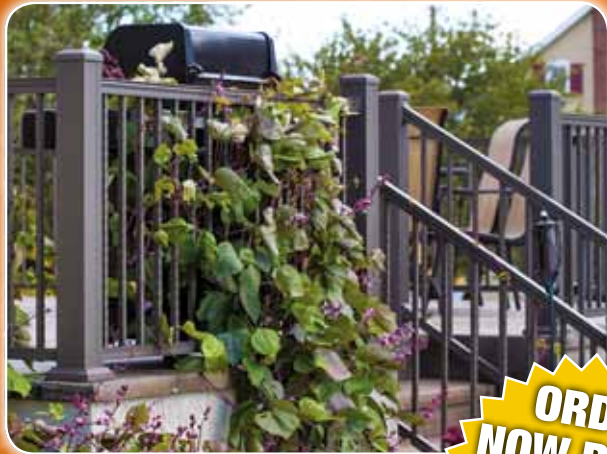

The perfect balance of sophistication and performance and available for the first time in the UK. Key-Link railing is the very best in innovative railing, new and exclusive to the UK market.

“Key-Link was so easy to install and very affordable. It was the **perfect finishing touch** to our garden decking area”